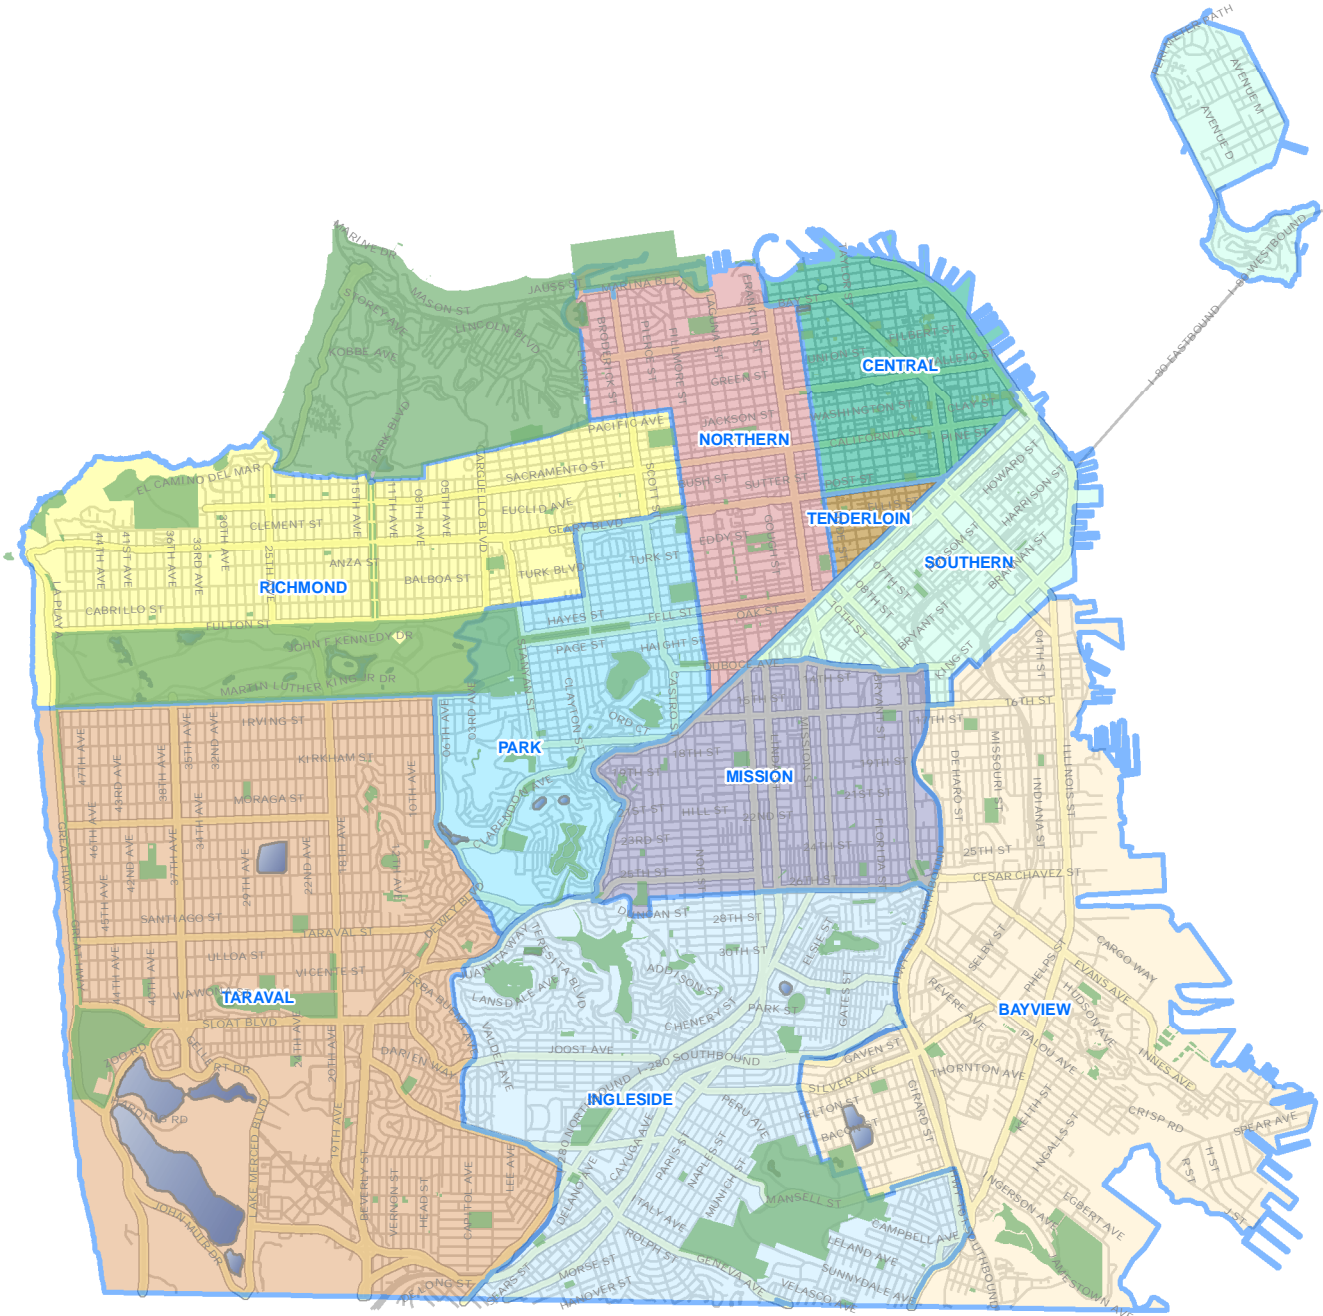

San Francisco

with Police Districts

0 0.5 1 2 3 Miles

This map accurately reflects the information available at the time of preparation. November 8, 2010.

4

San Francisco Police Department